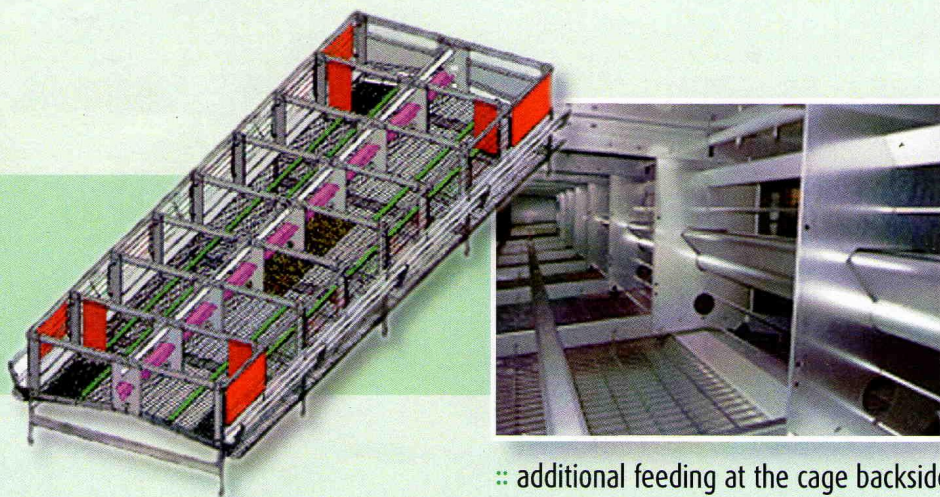

EURO SU 48.

- :: Cage length: 4,82 mtr.
- :: Cage depth: 75 cm
- :: Cage height 3tiers: 2,23 mtr.
- :: Row width: 1,83 mtr.
- :: Tier distance: 665 mm
- :: Bird places: 48 birds per cage /
750 cm²/bird
- :: Nest position: nest in front
- :: Feeding: chain + bridomat
- :: Perches: yes
- :: Scratching area: yes
- :: Automatic filling: yes

:: additional feeding at the cage backside

:: 48 birds per cage

The cutting edge from Germany.