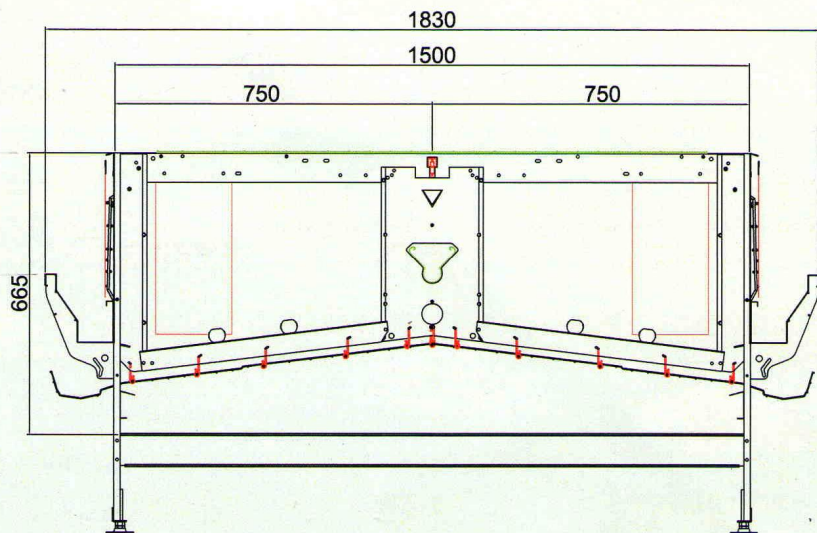

EURO SU 48.

- :: Cage length: 4,82 mtr.
- :: Cage depth: 75 cm
- :: Cage height 3tiers: 2,23 mtr.
- :: Row width: 1,83 mtr.
- :: Tier distance: 665 mm
- :: Bird places: 48 birds per cage /
750 cm²/bird
- :: Nest position: nest in front
- :: Feeding: chain + bridomat
- :: Perches: yes
- :: Scratching area: yes
- :: Automatic filling: yes